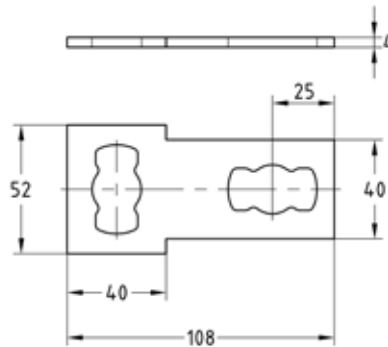

### MPR-T-Connection plates type S+ QL

hot-dip galvanised

#### Application

- Stable connection plate for use in cramped mounting situations
- For indoor and outdoor use

#### Your advantages

- Simple and quick connection of T-connections
- The mounting plates enable frame construction in one plane in which the channel slots have the same alignment
- Quick and simple attachment in combination with the MPR-Connection lock type S+

Design	For profiles	Part no.	Sales unit	Pack unit
1+1 QL	41/21-41/124	175784	25	Pieces