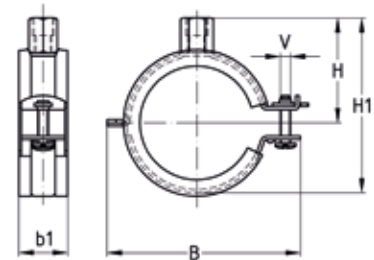

- Captive fastening bolt
- Fastener retains the pipe securely even at the full opening angle of the clamp
- DÄMMGULAST® vibration control lining with green identification stripe: average sound level improvement up to 18 dB(A)

- Vibration control tested
- This product is awarded with the „Gütezeichen Rohrbefestigung“ (quality mark of pipe support) and is submitted to controls according to RAL-GZ 655-B

Features

Size	Max. recommended load [N]
12 mm - 1¼"	400
1½" - 2"	500
70 - 83 mm	850
3" - 4"	1,000

Connecting thread	Size		Clamping range [mm]	Dimensions [mm]				Part no.	Sales unit	Pack unit	
	[inch]	[mm]		b1	B	H	H1				
M	M8	12	12 - 14	23	50	20	33	M5	141485	100	Pieces
			15 - 18		54	22	37		136101		
		19 - 22	58		24	41	136102				
		23 - 27	63		27	46	136103				
		26 - 30	66		28	49	141486				
		32 - 35	71		31	54	141487				
		37 - 41	77		33	60	141488				
		42 - 46	82		36	65	141489				
		48 - 51	88		39	71	141490				
		53 - 58	94		51	86	141491				
M8/M10	12	12 - 14	28	50	20	33	M6	142387	100		
		15 - 18		54	22	37		142388			
		19 - 22		58	24	41		142389			
		23 - 26		63	27	46		142390			
		26 - 30		66	28	49		142391			
		32 - 35		71	31	54		142392			
	37 - 41	77		33	60	142393					
	42 - 46	82		36	65	142394					
	48 - 51	88		39	71	142395					
	53 - 58	94		51	86	141491					
	59 - 64	101		54	93	141492					
	68 - 73	119		59	101	119532					
	74 - 80	126		62	108	119536					
	83 - 87	132		65	114	119540					
	89 - 92	137		68	119	119544					
	100 - 104	148		73	130	119473					
	108 - 111	156		77	138	119477					
	112 - 115	160		79	142	119481					

⚠ Sizes 12 mm (Art. 142387) up to and including 1½" (Art. 142395) with connection thread M8/M10 in Germany only available on request.